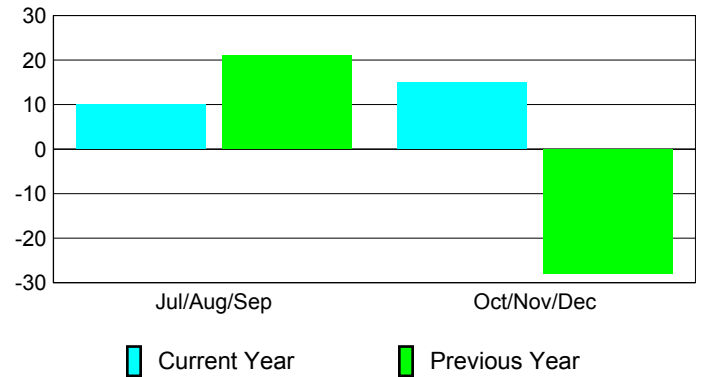

Comparison of Membership Gain/Loss

Current Year Compared to the Previous Year