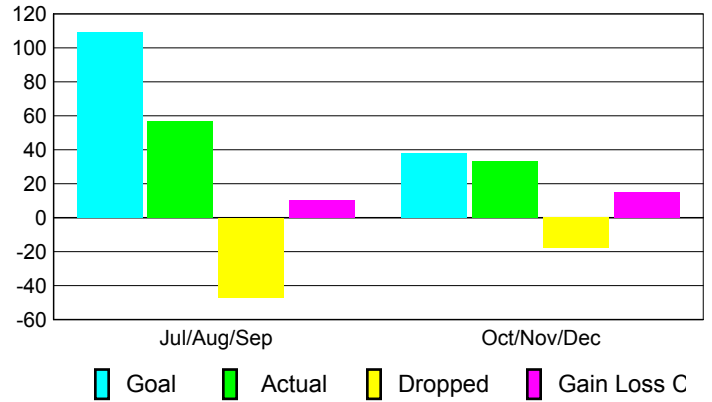

### YTD Status Quo Clubs 2010-2011

Status Quo Clubs Compared to Status Quo Members

## MEMBERSHIP

Membership Results  
2010-2011

Membership  
2009-2010

Month	Net Memb Goal	Actual New Memb	Actual Dropped Memb	Gain/Loss of Memb	Gain/Loss of Memb
Jul/Aug/Sep	109	57	-47	10	21
Oct/Nov/Dec	38	33	-18	15	-28
<b>Totals</b>	<b>147</b>	<b>90</b>	<b>-65</b>	<b>25</b>	<b>-7</b>

### Membership Results 2010-2011

Goal, New, Dropped, Gain/Loss

### Comparison of Membership Gain/Loss

Current Year Compared to the Previous Year